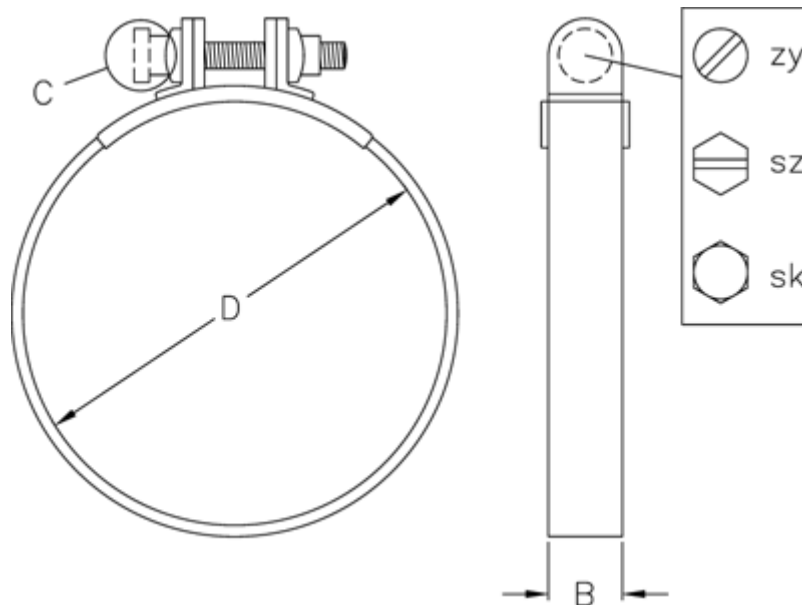

Data Sheet

Article number: 021300005020

Description: Sealing Clamp S 20 W1

Measures

C (screw type) = SZ

Diameter D = 20

Width B = 12